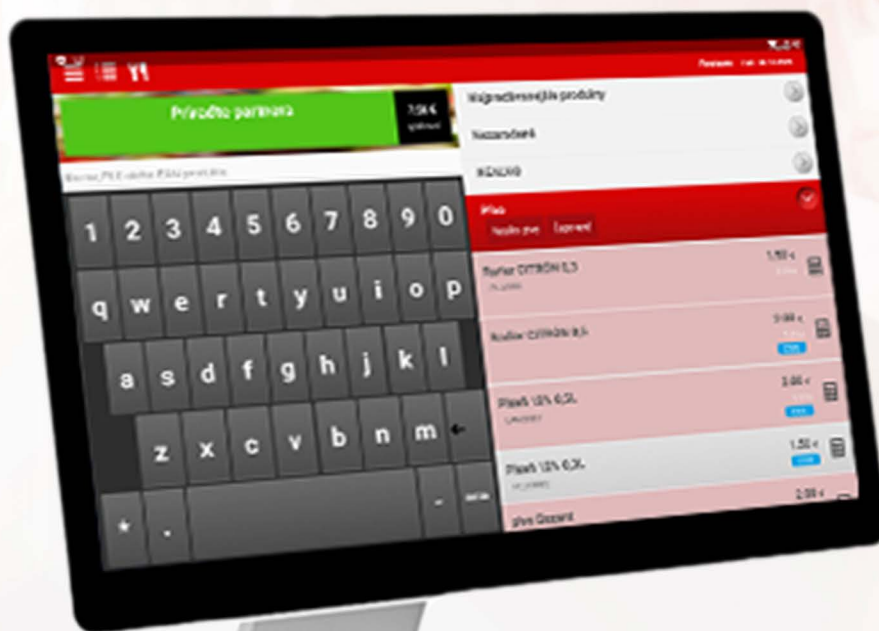

# ELCOM P1 BRILLIANCE

Windows

GPS

NFC

4G

IP30

Touch Panel

## Properties

- 15.6" G+G Capacitive Multi-Touch Screen
- FHD Resolution 1920x1080
- Sleek, Slim and Elegant
- Fanless and Silent
- Robust Aluminum Alloy Base with Topline Hole

**Certifications**  
CCC, FCC, CE

**Loudspeaker**  
1,5W

**Weight**  
2,84 kg

**Touch Panel**  
15.6" FHD Capacitive  
Multi-Touch Screen  
10.1" HD 1024x600

**Device Color**  
White